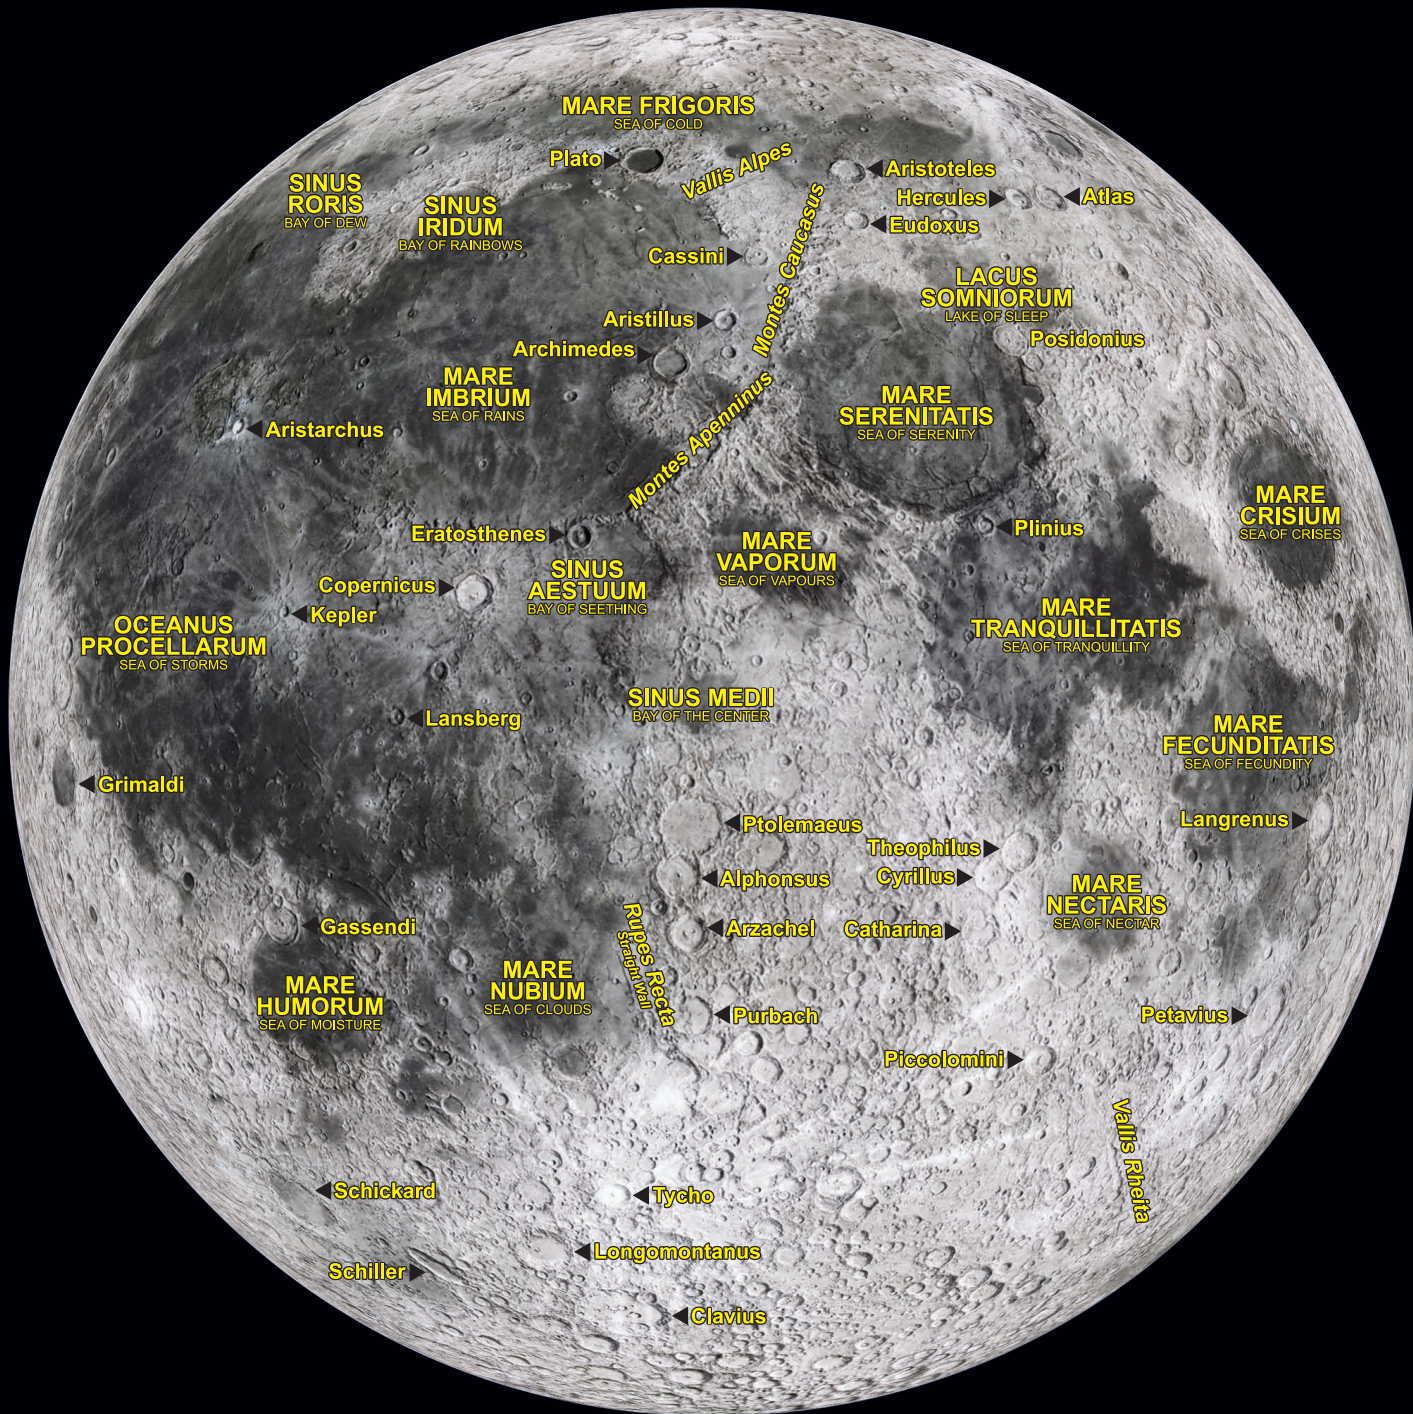

MOON MAP

N

S

BOLD ~ MARIA
Small letters ~ Craters 
<i>Italic ~ Mountains / Cliffs / Valleys</i>