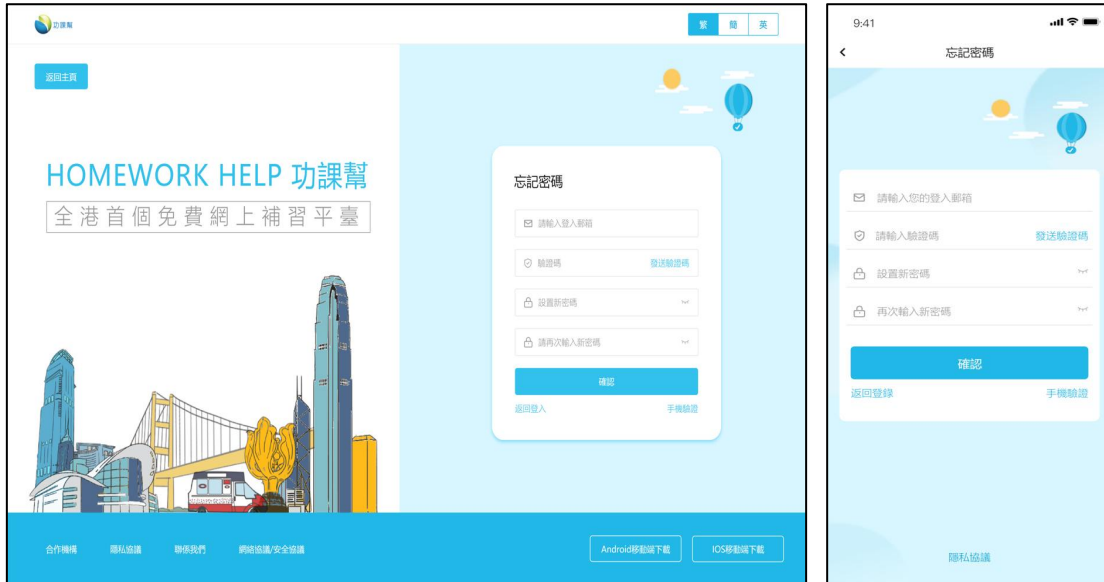

3. 忘記密碼

3.1 忘記密碼經郵箱驗證

- 輸入郵箱後；點擊「發送驗證碼」按鈕，輸入郵箱中收到的驗證碼
- 設置新密碼和再輸入一次做確認；最後點擊「確認」，即完成更新密碼，跳轉到登入頁