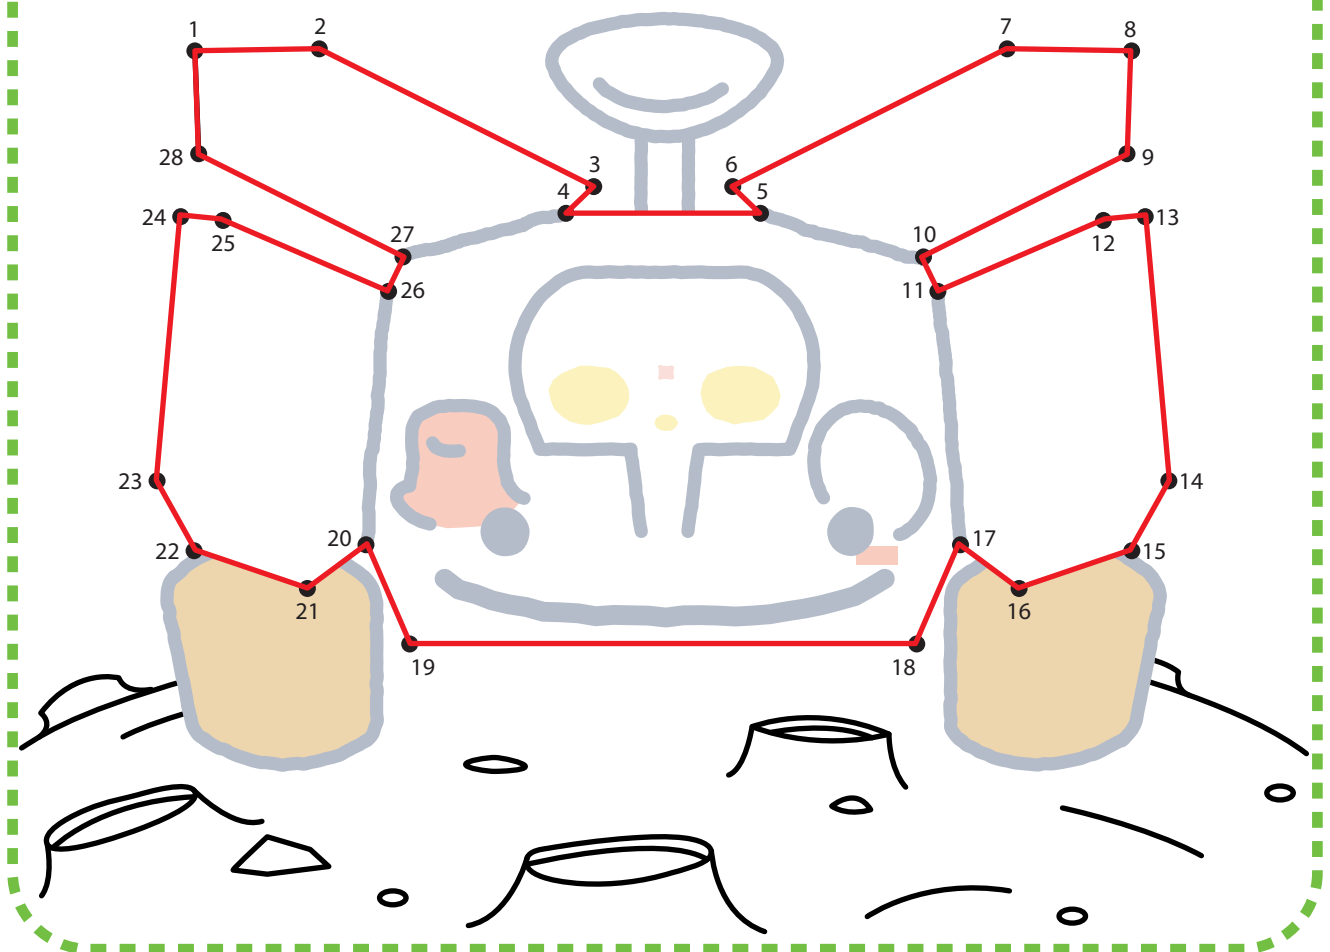

Yutu rover,
Chinese Lunar Exploration Program

香港太空館
HONG KONG SPACE MUSEUM

Activity sheet (Kindergarten and Family)

"China's Lunar and Mars Exploration"
Special Exhibition

Zhurong on Mars

Zhurong is China's first Mars rover.

Its body is **golden yellow** in colour,
and its solar panels look like the wings of a **blue** butterfly.

It explores the **red** planet Mars. ★

Connect the dots in numerical order
and colour the rover.