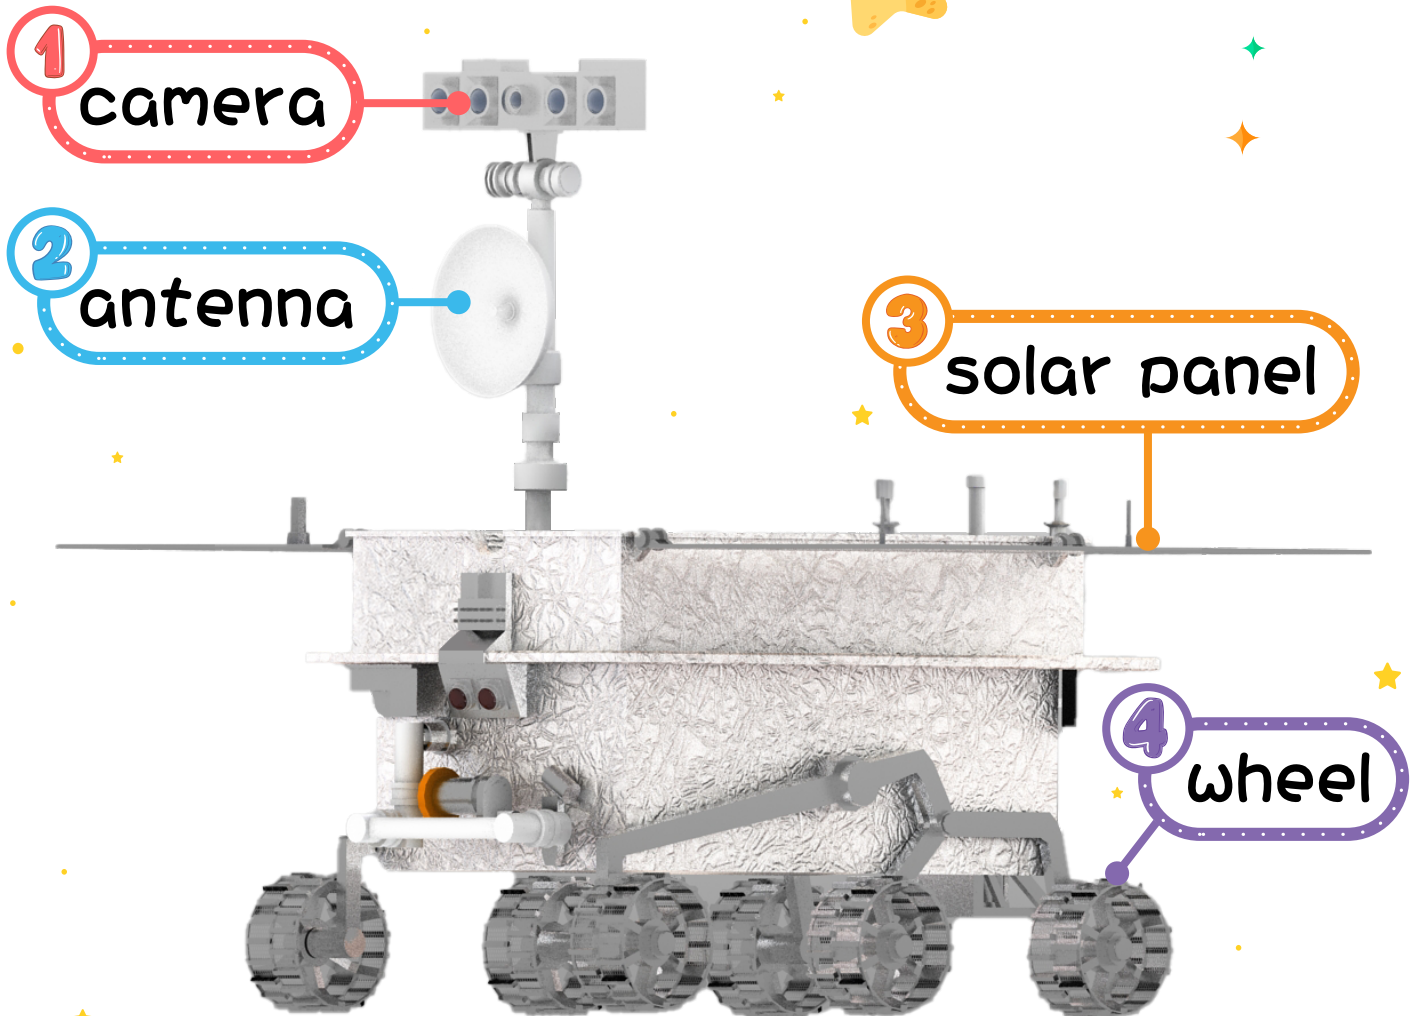

• Moon

It orbits Earth and is a natural satellite of Earth.

• Mars

It looks reddish.

• Earth

It is our home.

Activity sheet (Kindergarten and Family)

"China's Lunar and Mars Exploration"
Special Exhibition

Jade Rabbit on Moon

China's first lunar rover is called Yutu, or Jade Rabbit. Let's take a look at the appearance of this little rabbit.

Activity sheet (Kindergarten and Family)

"China's Lunar and Mars Exploration"
Special Exhibition

Its body is **golden yellow** in colour,
and its solar panels look like the wings of a **blue** butterfly.

It explores the **red** planet Mars. ★

Connect the dots in numerical order
and colour the rover.